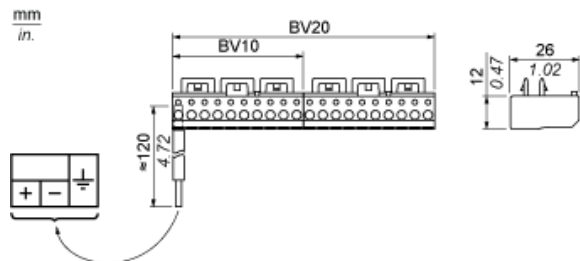

Packing Units

Unit Type of Package 1	PCE
Package 1 Height	2.64 In (6.7 cm)
Package 1 width	3.27 In (8.3 cm)
Package 1 Length	5.51 In (14 cm)
Unit Type of Package 2	BB1
Number of Units in Package 2	5
Package 2 Weight	10.41 Oz (295 g)
Package 2 Height	2.64 In (6.7 cm)
Package 2 width	3.27 In (8.3 cm)
Package 2 Length	5.51 In (14 cm)
Unit Type of Package 3	S02
Number of Units in Package 3	80

Package 3 Weight	11.23 Lb(US) (5.095 kg)
Package 3 Height	5.91 In (15 cm)
Package 3 width	11.81 In (30 cm)
Package 3 Length	15.75 In (40 cm)

Offer Sustainability

California proposition 65	WARNING: This product can expose you to chemicals including: Lead and lead compounds, which is known to the State of California to cause cancer and birth defects or other reproductive harm. For more information go to www.P65Warnings.ca.gov
REACH Regulation	REACH Declaration
REACH free of SVHC	Yes
EU RoHS Directive	Pro-active compliance (Product out of EU RoHS legal scope) EU RoHS Declaration
Toxic heavy metal free	Yes
Mercury free	Yes
RoHS exemption information	Yes
China RoHS Regulation	China RoHS Declaration

Contractual warranty

Warranty	18 months
----------	-----------

Dimensions

ABE7	mm	in.
BV20 / BV20E	102	4.02
BV10 / BV10E	51	2.01

Product Life Status : **Commercialised**